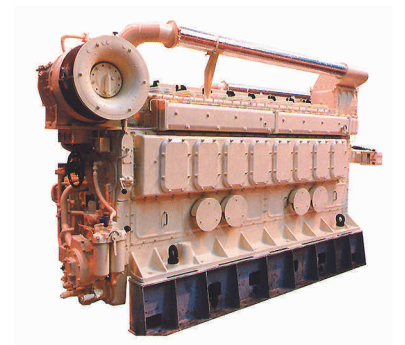

Whatever your requirements, we will draw on our global experience and knowledge of the latest technological developments to meet your specific needs, and with a worldwide client base and supplier network, we are extremely competitive and competent within the International Market Place.

Royston Diesel Sales assures you of our immediate attention and service at all times to answer any questions and meet all your specific requirements. We look forward to hearing from you in the near future.

- Diesel Engine • Turbocharger •
- Fuel Injection • Locomotive • Power Generation •
- Electro Motive Components • Marine • Industrial •